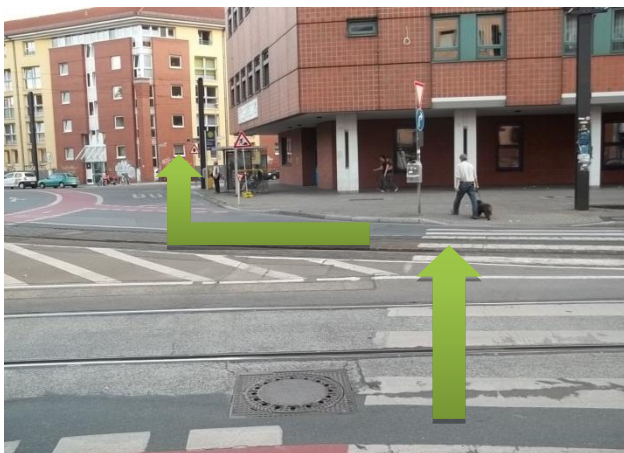

## Your way to Hostel Hannover

Arriving from the central station, take tram 10 direction Ahlem or tram 17 direction Wallensteinstraße in front of the station building. Get off at “Goetheplatz”.

Follow the roundabout anti-clockwise.

Cross Braunstraße, walk past the BBS 6 (a school) and turn right into Lenastraße:

The building you will enter is on the left side, half-way through Lenastraße:

It's house number twelve.

At the door, ring the bell.

From the front building, walk straight ahead through the hallway towards the smaller brick building at the back.

(Don't enter the staircase that comes up on the left side of the hallway.)

Welcome to Hostel Hannover!